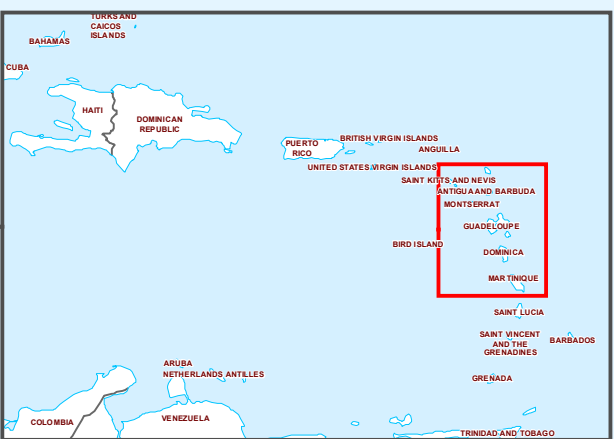

**NETHERLANDS ANTILLES**

Basseterre

**SAINT KITTS AND NEVIS**

Saint John's

All Saints

**ANTIGUA AND BARBUDA**

Plymouth

**MONTSERRAT**

Les Abymes

Pointe-a-Pitre

**GUADELOUPE**

Portsmouth

Marigot

**DOMINICA**

Roseau

**Dominica Hub**

**MARTINIQUE**

Fort-de-France

Le Lamentin

Logistics Hu b

- Coordination
- Information Management
- Storage
- Cargo Sea Transport
- Civ/Mil Coordination
- Fixed wings
- Cargo Land Transport

- Primary road
- Secondary Road
- National Capital
- Intermediate Town
- International Boundary